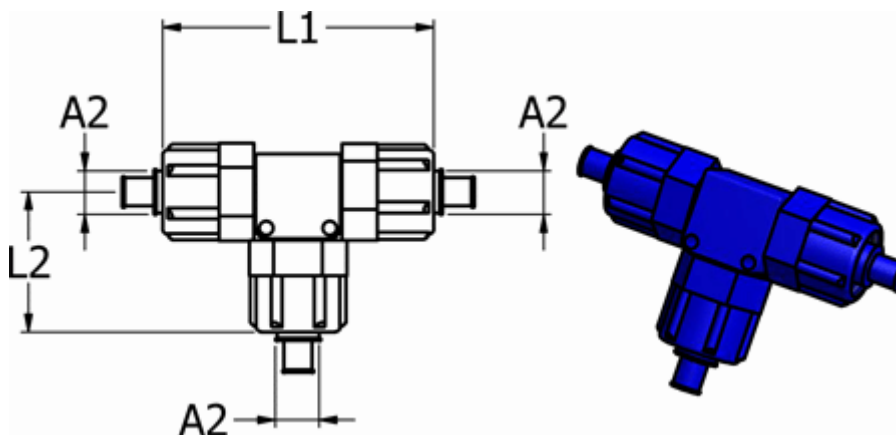

Data Sheet

Article number: 58614912

Description: Push-on fitting POM 14.912, Ø8/6-Ø8/6-Ø8/6
Tee plastic, blue

Measures

For hose = 8/6

L1 = 49

L2 = 27